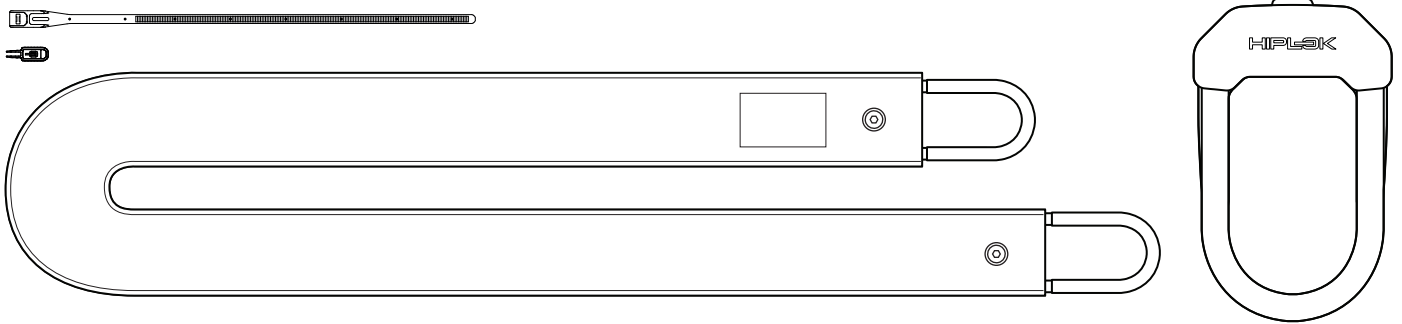

HIPLÖK E-DX

LOCK TYPE	Looped Chain, with D/U Lock and Security Tie
SECURITY RATING	Maximum
SECURITY AWARDS	Sold Secure Gold, ENRA
DIMENSIONS	600 x 135 x 35 mm
INTERNAL DIMENSIONS	150mm x 85mm
WEIGHT	3500g
FEATURES	14mm Hardened Steel Shackle 10mm steel chain 1m looped chain E-bike and cargo bike friendly design
COLOURS / CODES	● All Black EDX1AB