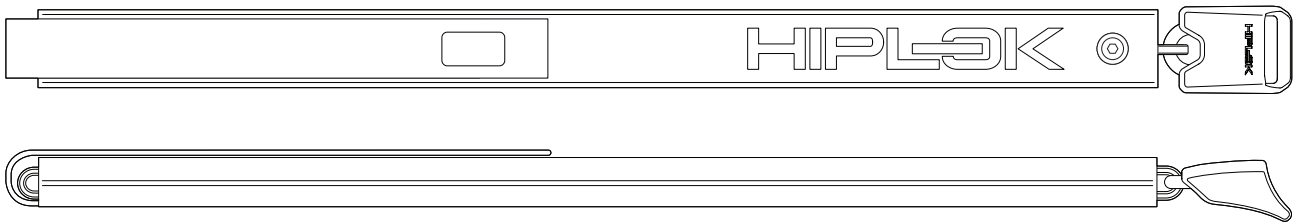

## HIPLÖK LITE (CODED KEYS)

WEARING PRODUCT:

LOCKING PRODUCT:

|                        |   |
|------------------------|---|
| <b>LOCK TYPE</b>       | Wearable Chain Lock   |
| <b>SECURITY RATING</b> | Medium  |
| <b>SECURITY AWARDS</b> | Sold Secure Bronze, SBSC, ENRA  |
| <b>DIMENSIONS</b>      | 780 x 50 x 30mm   |
| <b>SIZING</b>          | Waist 28" - 44"   |
| <b>LOCKING LENGTH</b>  | 750mm   |
| <b>WEIGHT</b>          | 1000g   |
| <b>FEATURES</b>        | 8mm Hardened Steel Shackle<br>6mm Hardened Steel Chain<br>3 x Coded Replaceable Keys<br>Patented buckle fastening<br>High Visibility Sleeve (SUPERBRIGHT Version) |

**COLOURS / CODES**

- All Black  
LT1AB
- Black & White  
LT1BW
- Black & Pink  
LT1BP
- SUPERBRIGHT  
LT1SB