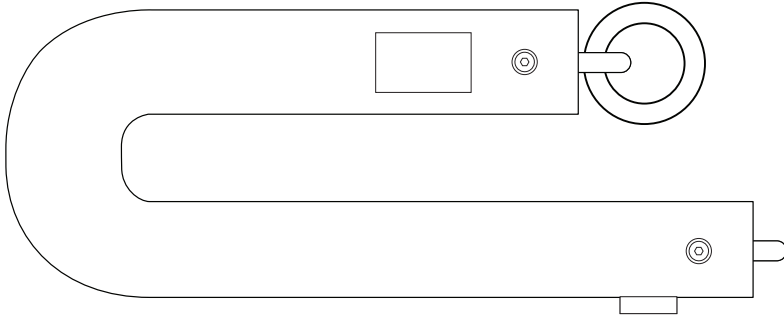

## HIPLÖK XL

<b>LOCK TYPE</b>	Looped Chain
<b>SECURITY RATING</b>	Maximum
<b>SECURITY AWARDS</b>	Sold Secure Diamond Bicycle, Sold Secure Gold Motorcycle
<b>DIMENSIONS</b>	1000 x 80 x 80 mm
<b>LOCKING LENGTH</b>	100cm
<b>WEIGHT</b>	5000g
<b>FEATURES</b>	14mm Hardened Steel Chain Looped chain Use with D/U locks
<b>COLOURS / CODES</b>	● All Black JAW1AB