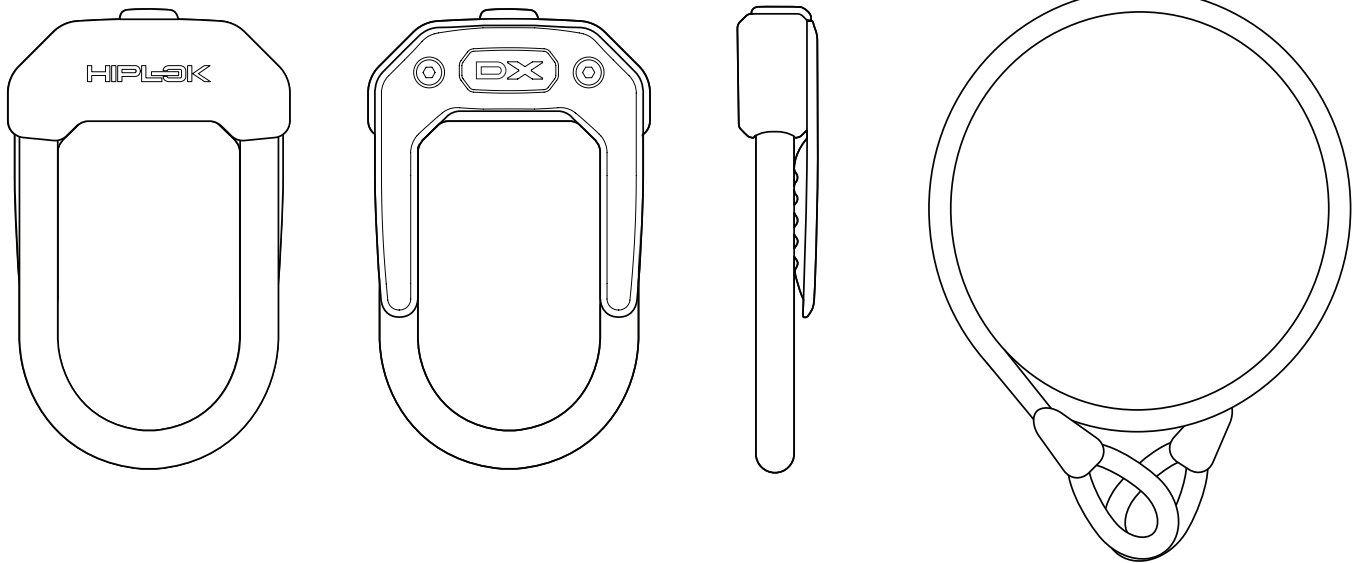

HIPLÖK DXP

LOCK TYPE	D / U Lock
SECURITY RATING	Maximum
SECURITY AWARDS	Sold Secure Gold (D Lock Only), Varefakta
DIMENSIONS	220 x 135 x 35mm
INTERNAL DIMENSIONS	150 x 85mm
WEIGHT	1100g
FEATURES	<ul style="list-style-type: none"> 14mm Hardened Steel Shackle Anti-Rotation Dual Locking Tabs 10mm Accessory Cable (2m Length) 3 x Coded Replaceable Keys CLIP + RIDE System
COLOURS / CODES	<ul style="list-style-type: none"> ● All Black DXP1AB