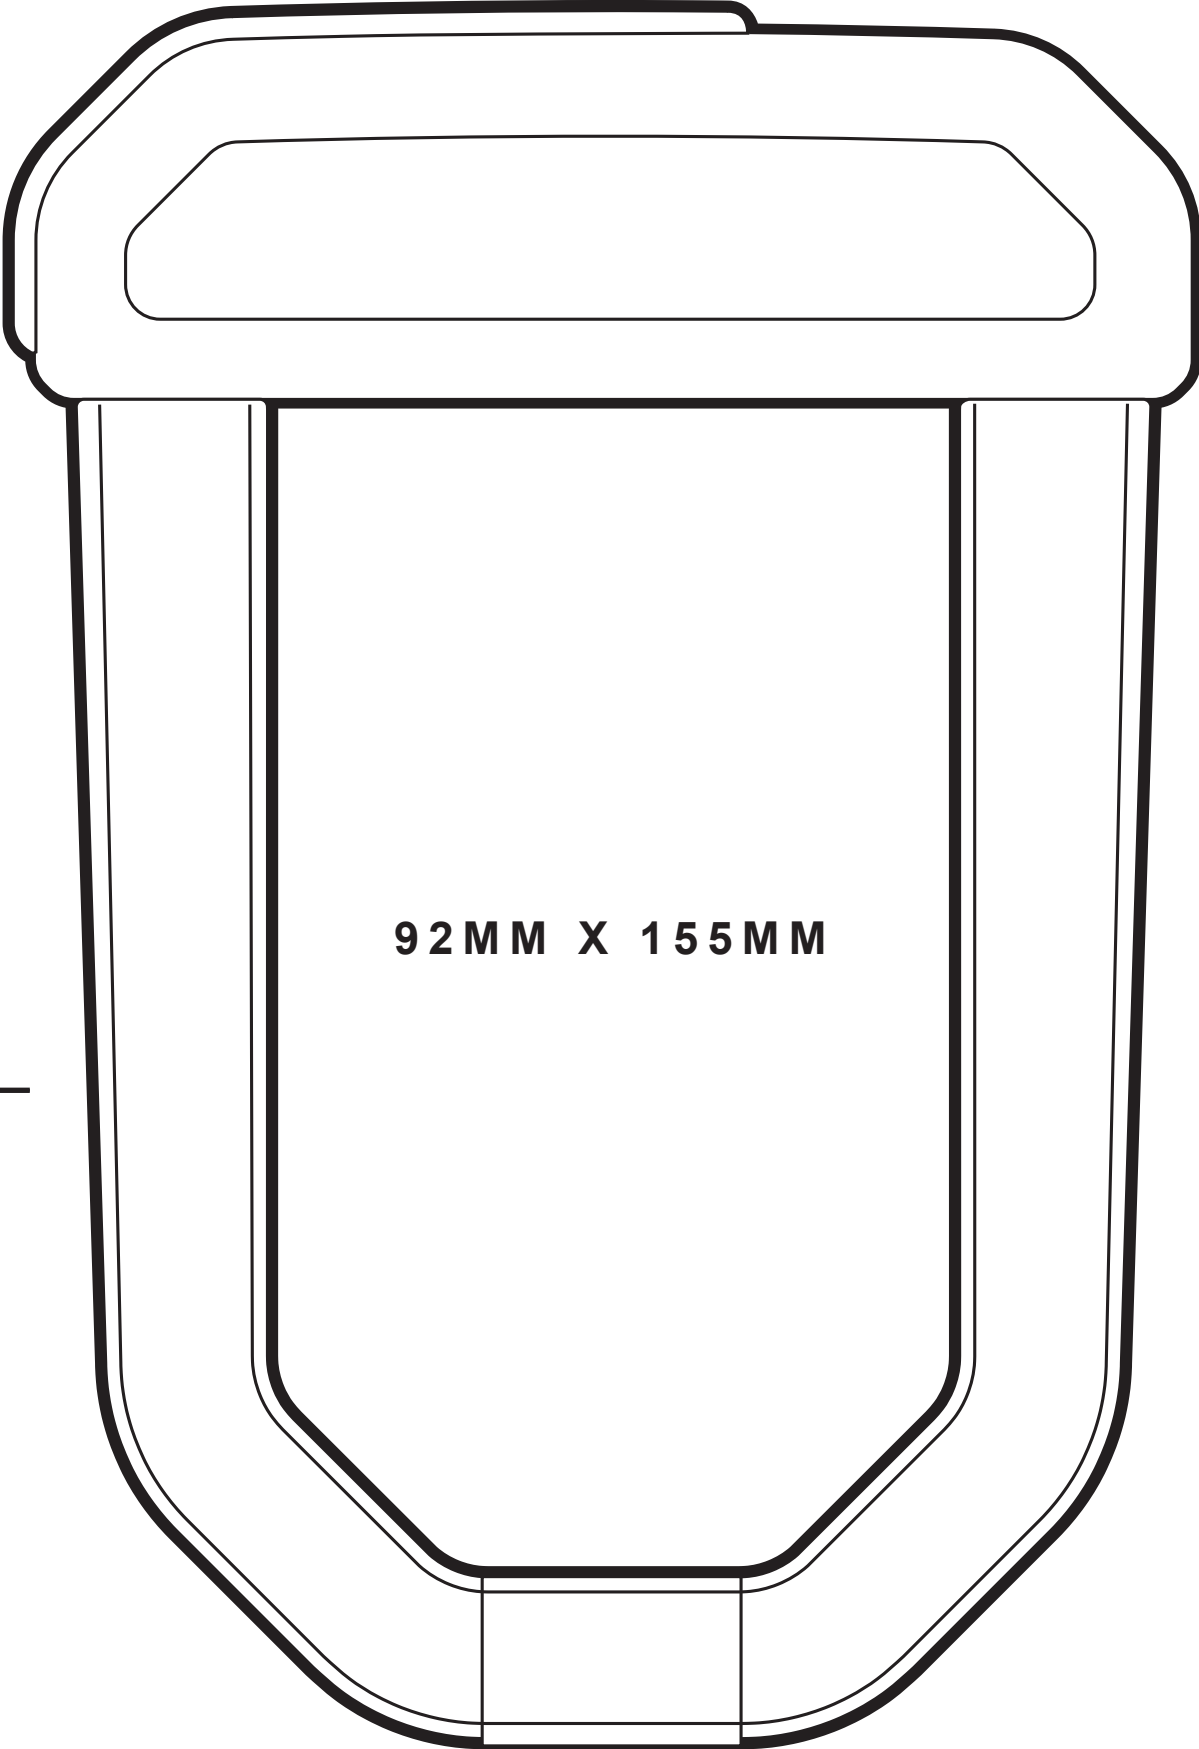

HIPLÖK

D1000

92MM X 155MM

10cm

PRINT ON A4 - DO NOT SCALE